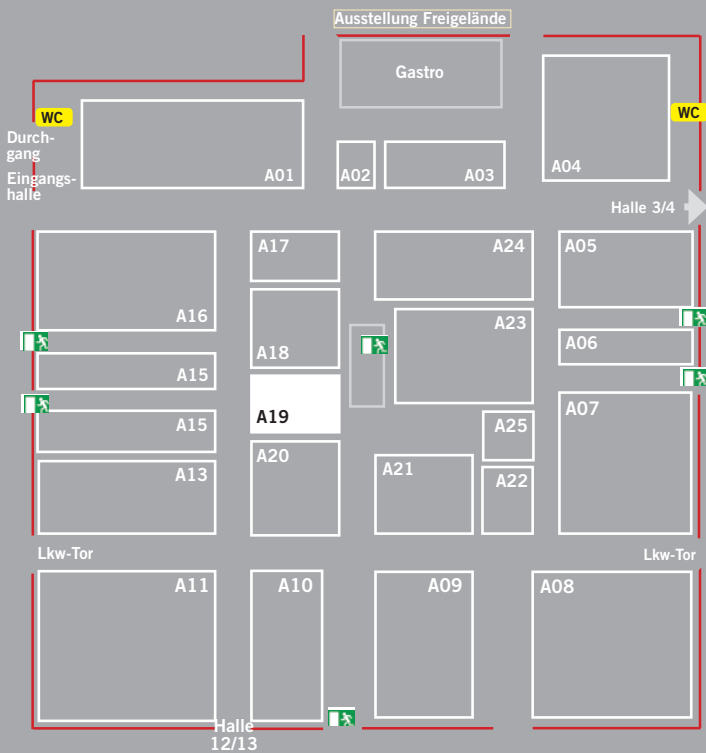

Luxtension

Dirk Dronkersweg 15
4462 GA Goes
Niederlande

Tel.: +31 6200 39378

www.demoorautoberging.nl

Halle 5 Stand C04

Miller Industries Towing Equipment Inc.

Miller Industries Towing Equipment Inc.

8503 Hiltrop Drive
TN 37363 Ooltewah
USA